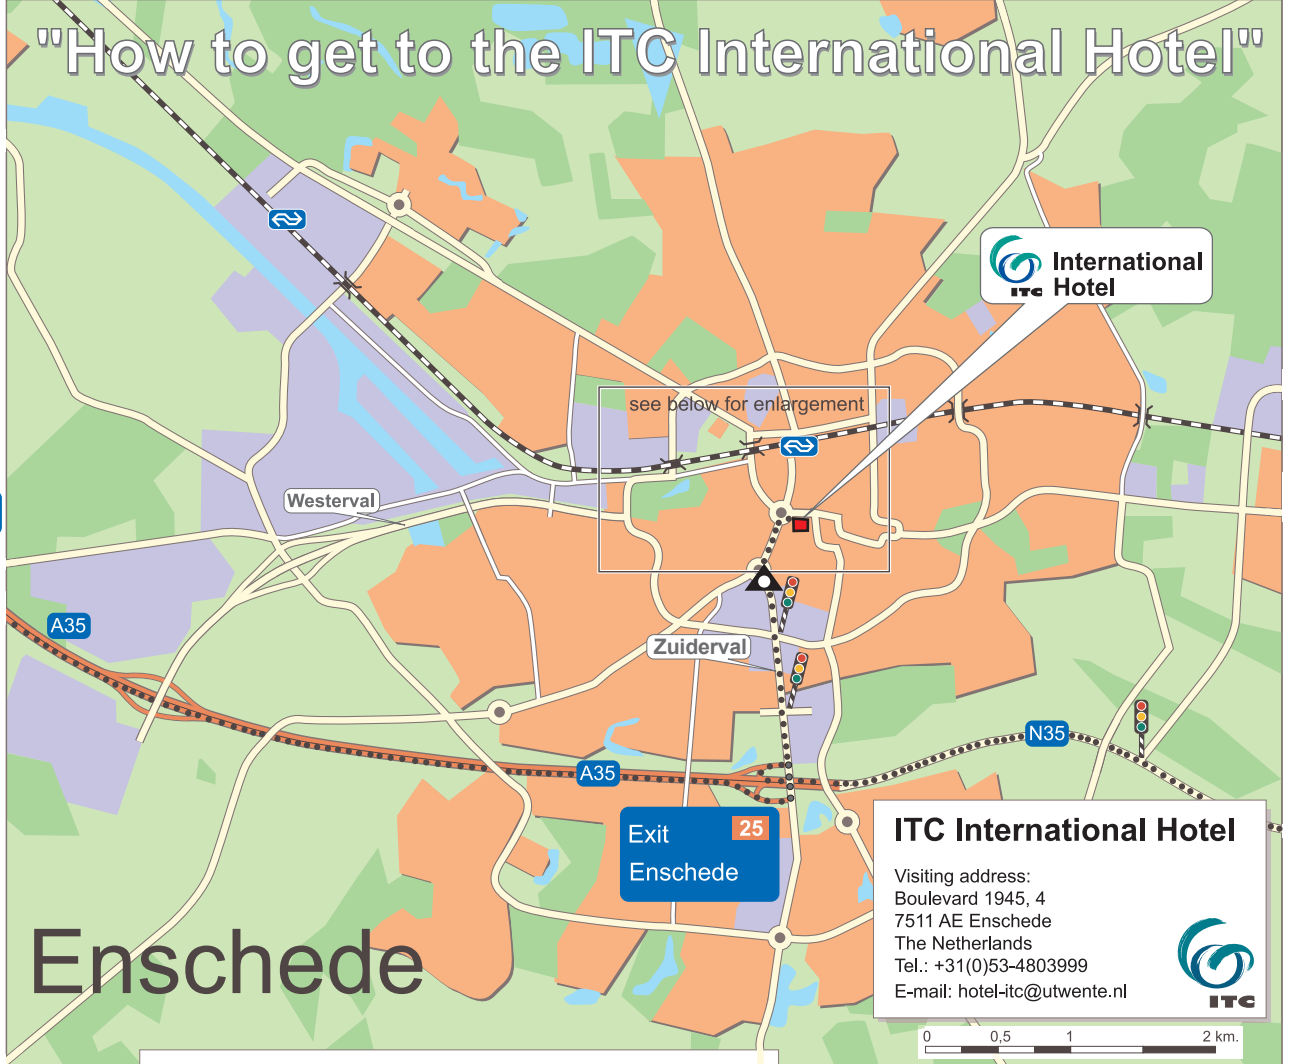

Hengelo

Deurningen

Oldenzaal **A1**

"How to get to the ITC International Hotel"

Hengelo, Amsterdam **A1**

see below for enlargement

ITC International Hotel
 Visiting address:
 Boulevard 1945, 4
 7511 AE Enschede
 The Netherlands
 Tel.: +31(0)53-4803999
 E-mail: hotel-itc@utwente.nl

- recommended route by car (from highway A35 and N35)
- recommended route on foot (from railway station)