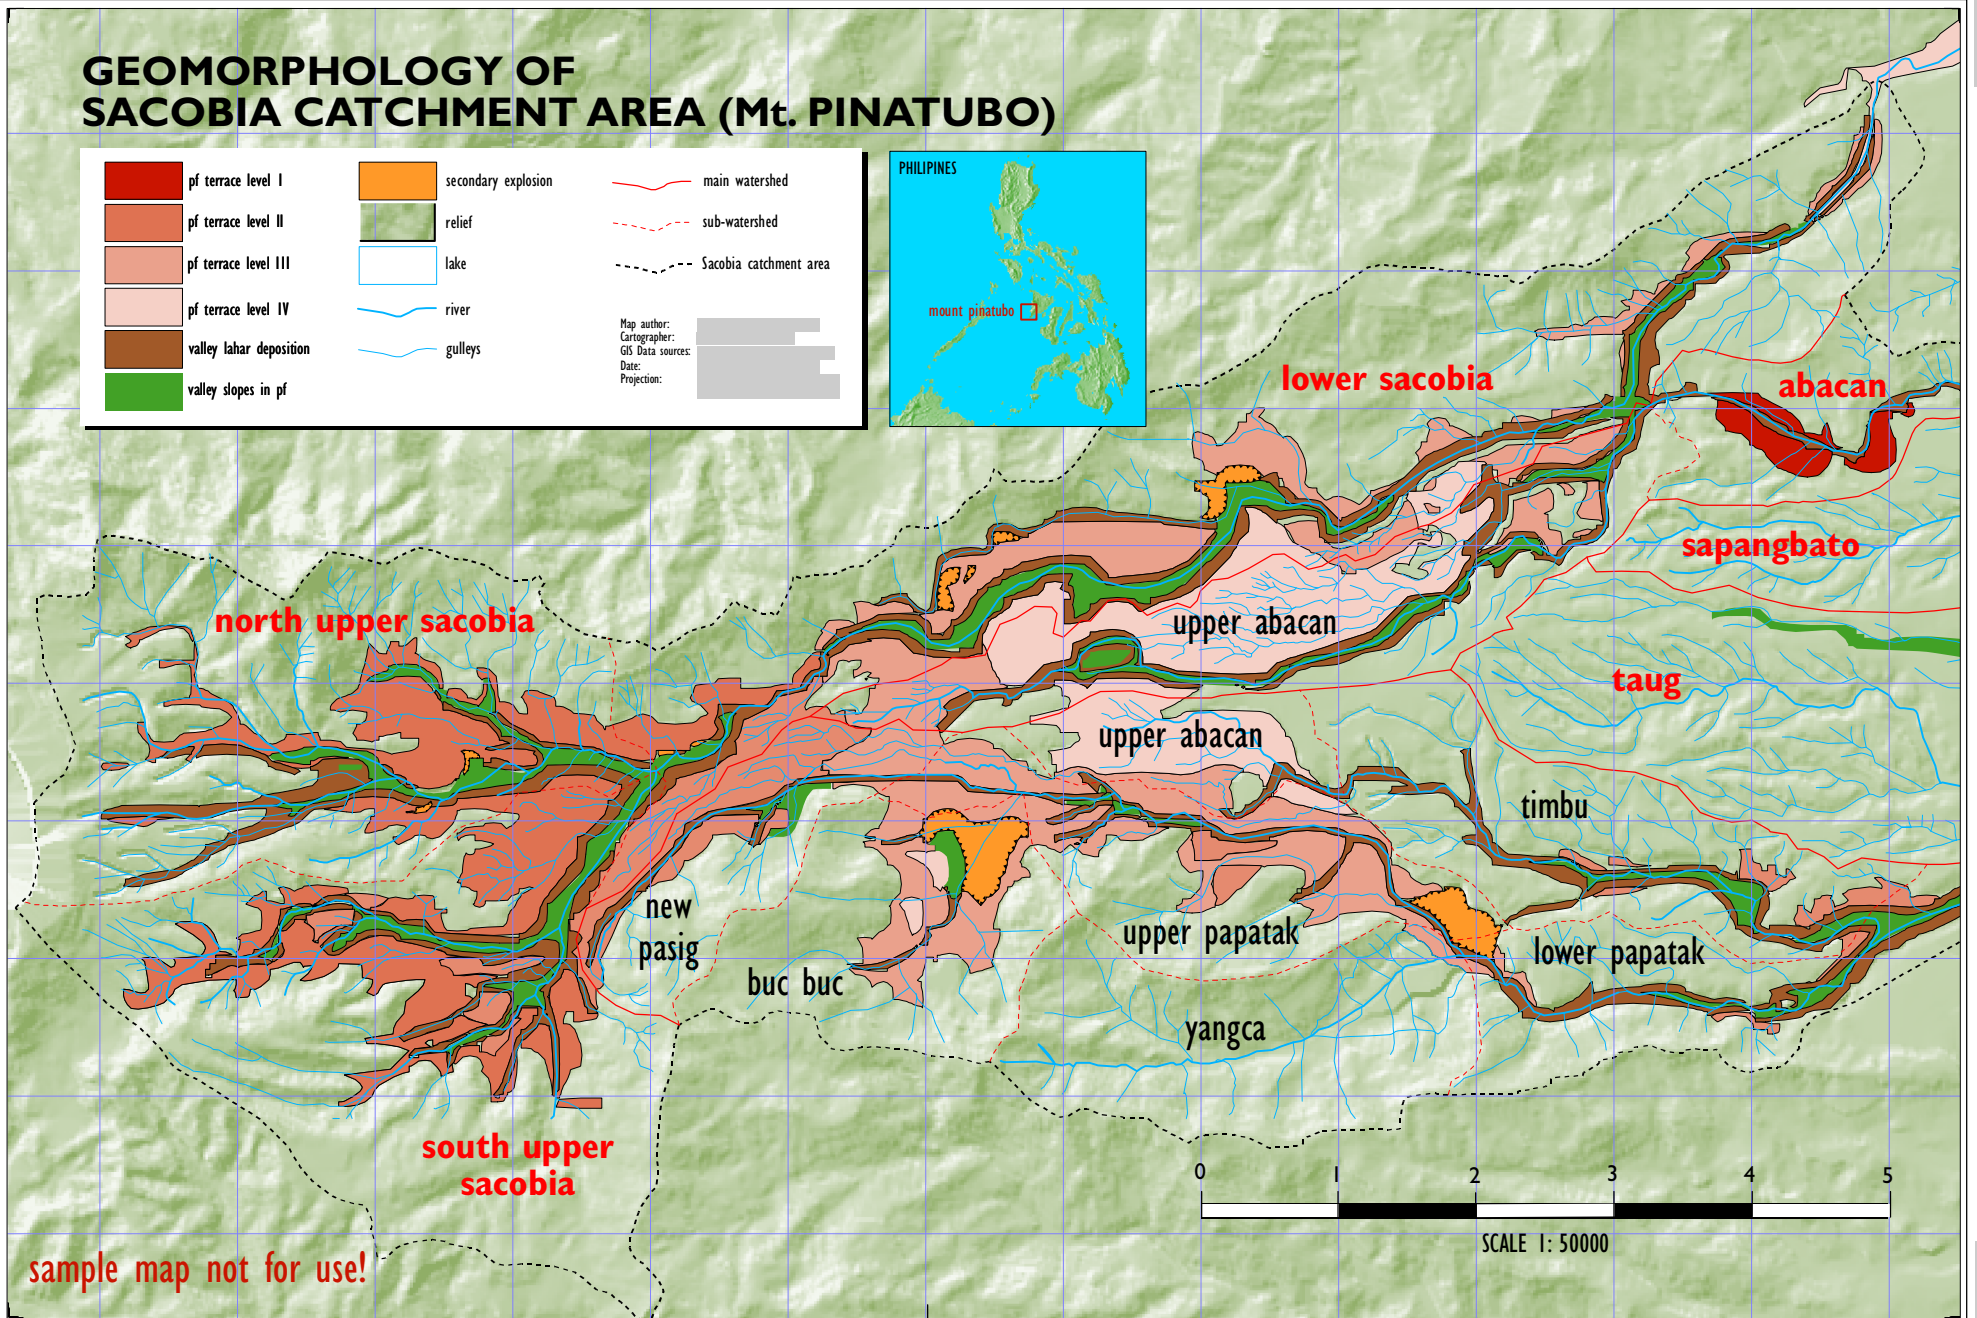

GEOMORPHOLOGY OF SACOBIA CATCHMENT AREA (Mt. PINATUBO)

sample map not for use!

SCALE 1: 50000